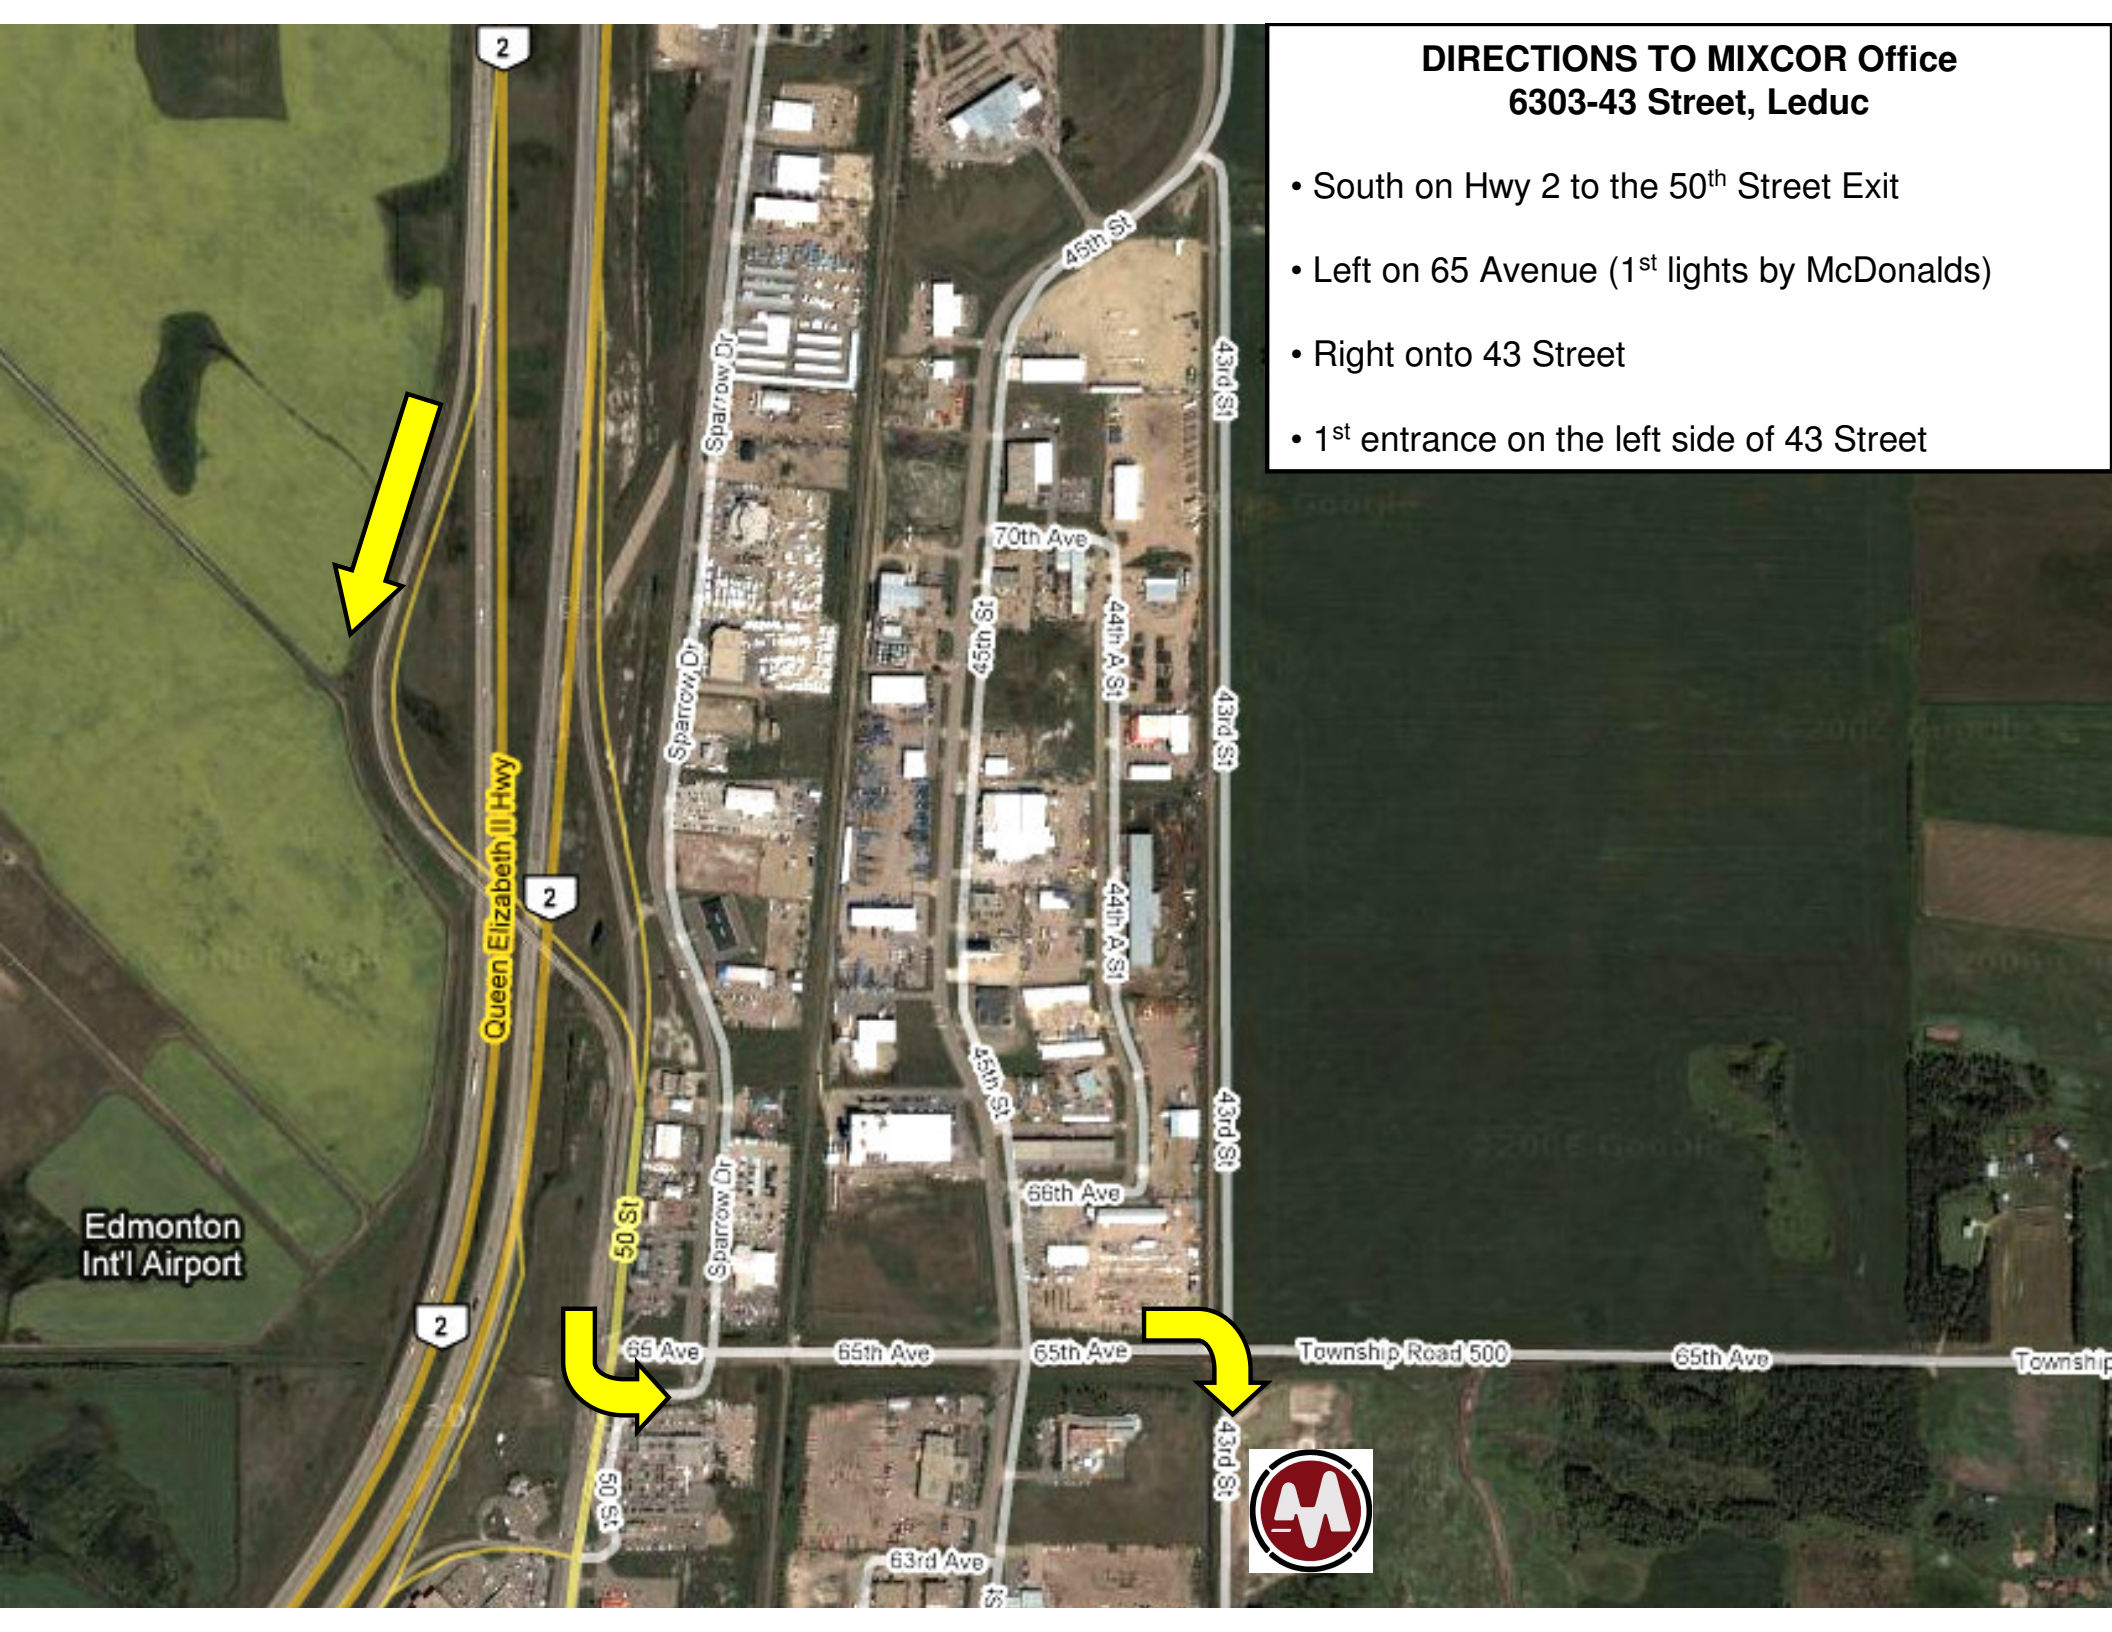

**DIRECTIONS TO MIXCOR Office
6303-43 Street, Leduc**

- South on Hwy 2 to the 50th Street Exit
- Left on 65 Avenue (1st lights by McDonalds)
- Right onto 43 Street
- 1st entrance on the left side of 43 Street

Edmonton
Int'l Airport